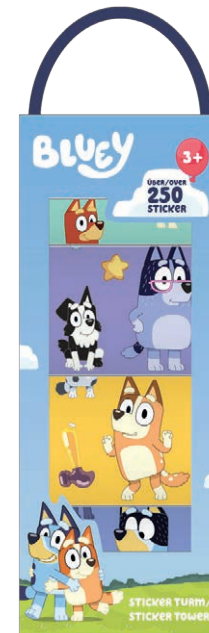

Schlamperetui
Pencil case
BLUE0699
inner 6 | outer 72

scooli **CUTIE Vorschulranzen mit Brustgurt**
CUTIE mini school bag with chest strap
BLUE8243
inner 3 | outer 6

Schuhbeutel
Shoebag
BLUE7238
inner 6 | outer 48

PRE-SCHOOL

BLUEY

Regenschirm Ø 69 cm

Umbrella

BLUE7202

inner 12 | outer 60

Kinder Trolley

Kids trolley

BLUE8124

inner 0 | outer 3

PRE-SCHOOL - CREATIVE

BLUEY

Super Sticker Set
Super sticker set
BLUI0037
inner 0 | outer 12

Schaumstoff Sticker
Foam sticker
BLUI0083
inner 12 | outer 48

Malspaß
Colouring Fun
BLUI0225
inner 12 | outer 24