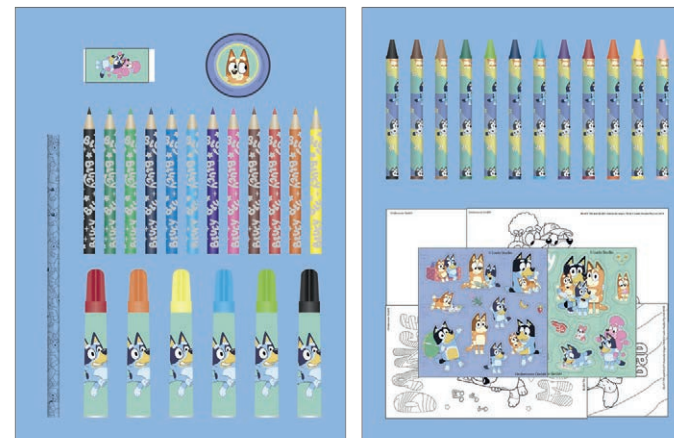

Kreativbox
Creative box
BLUI3974
inner 6 | outer 24

BLUEY

Malen nach Zahlen
Painting by numbers
BLUI3700
inner 12 | outer 48

Schablonen- und Malset, 49 tlg.
Stencil & colouring set, 49 pcs.
BLUI1220
inner 6 | outer 24

Malkoffer, 40-teilig
Colouring case, 40 pcs.
BLUI4228
inner 6 | outer 12