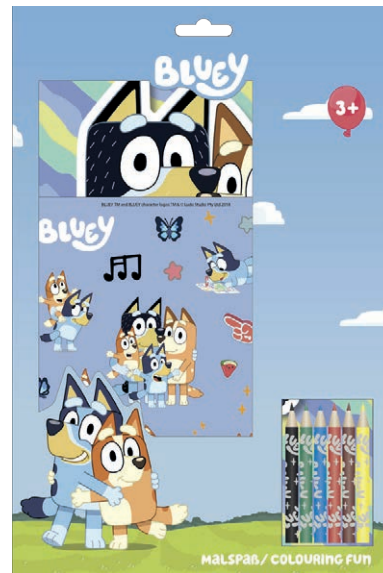

BLUE8124

inner 0 | outer 3

PRE-SCHOOL - CREATIVE

BLUEY

Super Sticker Set
Super sticker set
BLUI0037
inner 0 | outer 12

Schaumstoff Sticker
Foam sticker
BLUI0083
inner 12 | outer 48

Malspaß
Colouring Fun
BLUI0225
inner 12 | outer 24

Sticker Turm
Sticker tower
BLUI0050
inner 12 | outer 48

PRE-SCHOOL - CREATIVE

BLUEY

Mega Kreativbox
Mega creative box
BLUI5486
inner 0 | outer 6

Kreativ Notizbuchset
Creative notes set
BLUI4466
inner 12 | outer 24